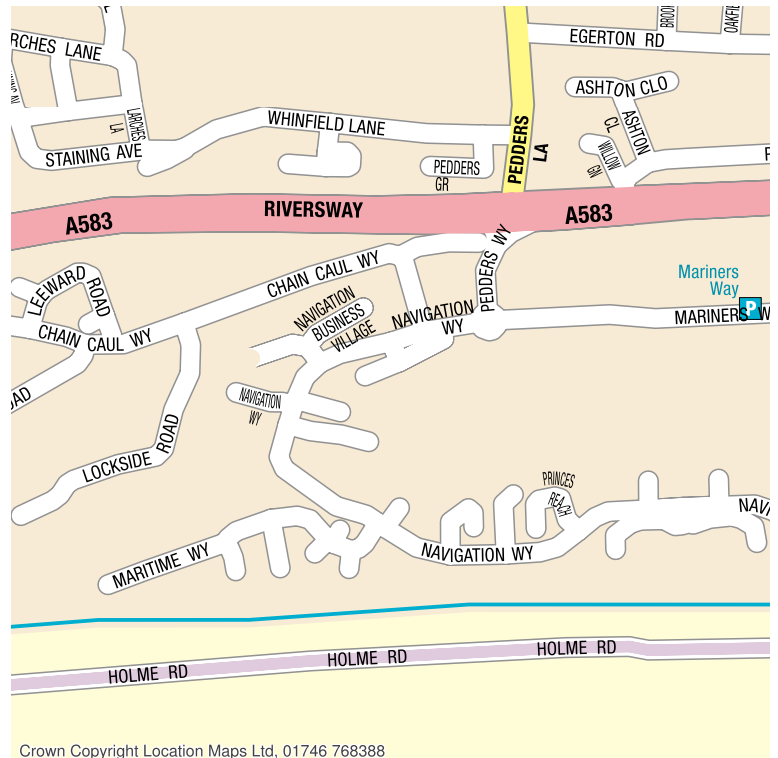

Crown Copyright Location Maps Ltd, 01746 768388

Directions

By road

** From M6 j.31 follow A59 to Preston. At the roundabout, turn right following signs to Blackpool. After approximately 3 miles, turn left into Peddars Lane (a car showroom is on the corner). Go through the next traffic lights, towards Preston Docklands, and turn right at the mini-roundabout. Take the 2nd right turning into Ferry Road, and right again into the Business Village.

** From M61/M65 follow signs for Preston, to the end of the M65 motorway. At the first of four roundabouts, turn left (A582) following signs for Lytham. At the next, go straight over, again following Lytham. The third roundabout is a double roundabout. Go across the first part and turn right at the second part. At the fourth roundabout, turn right. This road becomes Penwortham Way - follow signs for Preston. Immediately after the New Bridge over the River Ribble, follow the sign for Preston Docklands. Filter to the left lane and go immediately sharp left into Channel Way. Go straight over the next traffic lights; a BMW showroom (Bowkers) on the right hand side. Go straight over the next roundabout and you will see the Ribble Pilot pub on your left. Follow Mariners Way, passing a Morrisons supermarket on the right. Continue to a mini-roundabout: go straight over into Navigation Way. Take 2nd right into Ferry Road and immediate right again into Navigation Business Village.

Parking: Park only in bays marked 17, 17V, 18 & 18V. Telephone for prior arrangement.

By rail/underground

National Rail enquiries: 08457 484950 for train services to Preston; distance 2 miles.

By bus

Stagecoach: For details of buses which run near to the venue ring Traveline 0871 200 2233.